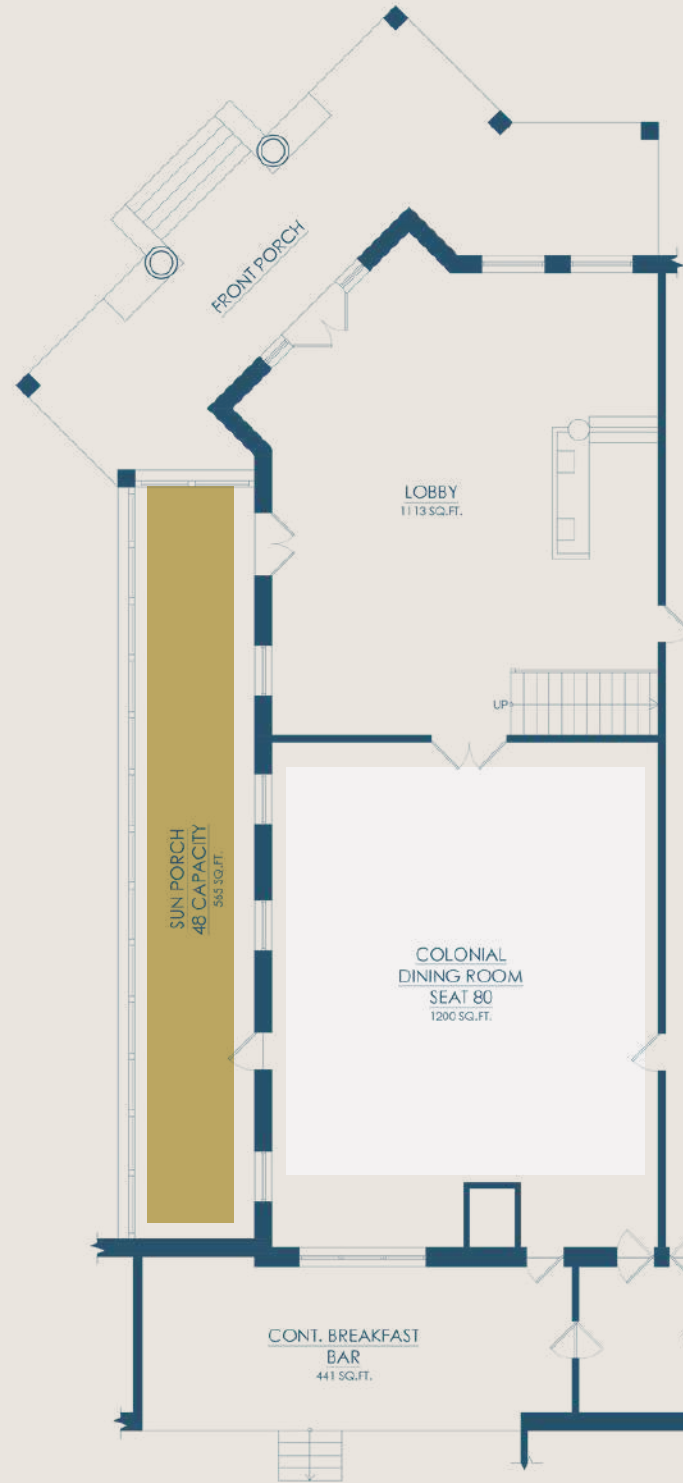

The Inn at Wise

EVENT SPACE

FOR A MEMORABLE GATHERING

Colonial Room

Balcony Room

Gladeville Ballroom

All events come with a dedicated meeting planner.
Book a tour today!

MEETING ROOM	SQUARE FEET	CAPACITY
GLADEVILLE BALLROOM	3024	220
COLONIAL ROOM	1200	80
SUNPORCH	565	48
BALCONY ROOM *2ND FLOOR ABOVE LOBBY	380	8