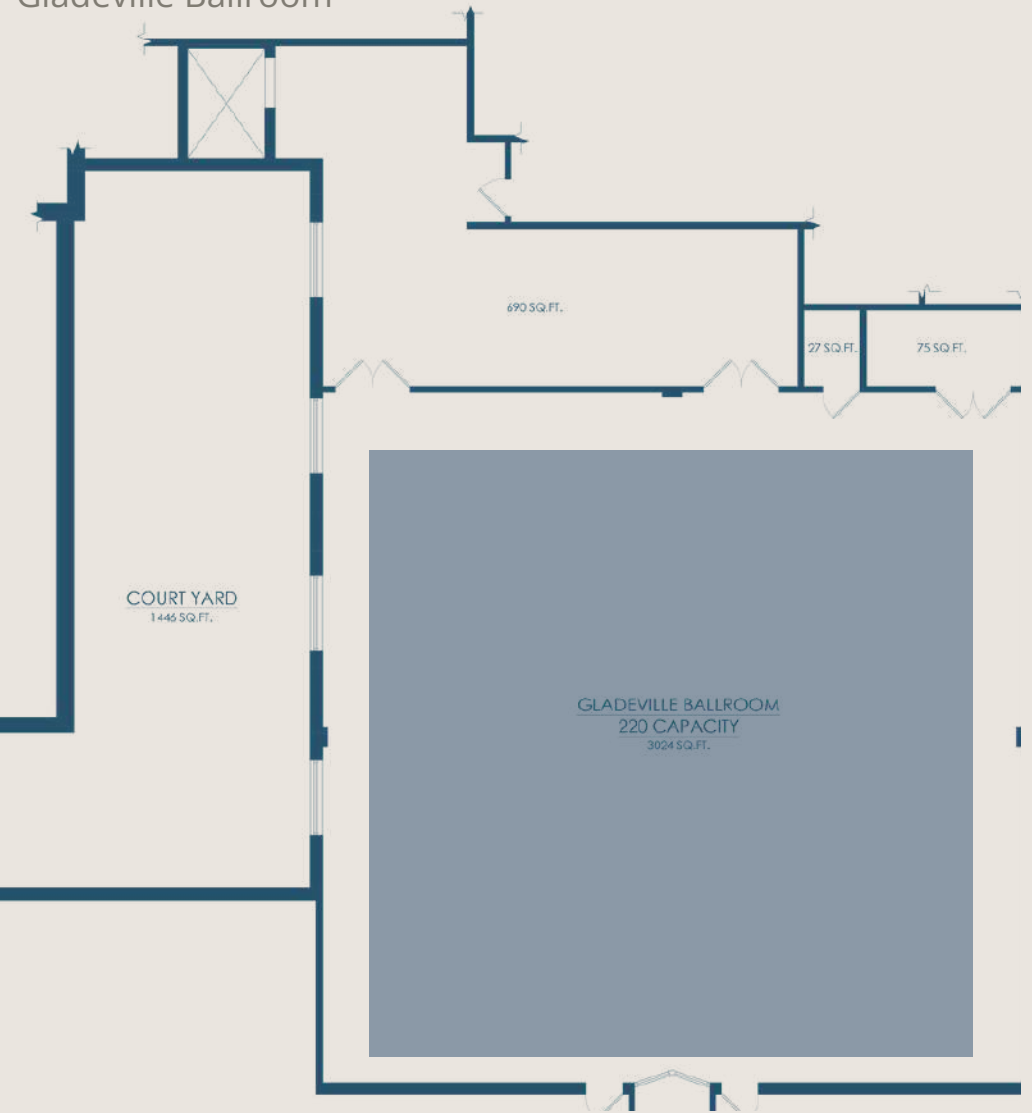

The Inn at Wise

EVENT SPACE

FOR A MEMORABLE GATHERING

Colonial Room

Balcony Room

Gladeville Ballroom

All events come with a dedicated meeting planner.
Book a tour today!

MEETING ROOM	SQUARE FEET	CAPACITY
GLADEVILLE BALLROOM	3024	220
COLONIAL ROOM	1200	80
SUNPORCH	565	48
BALCONY ROOM *2ND FLOOR ABOVE LOBBY	380	8